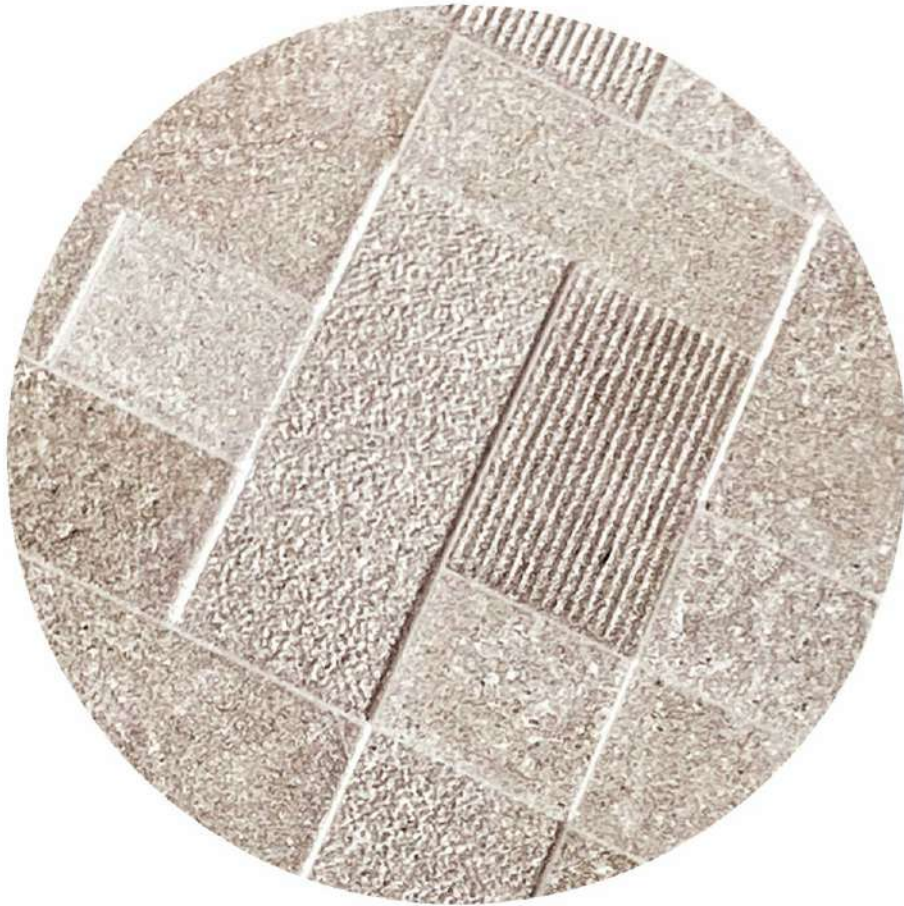

RUSTIC

HALDEN BROWN CIRON

RUSTIC
3 RANDOM

HALDEN BROWN

GVT	PIECES / BOX	AREA/BOX	WT./BOX (approx)
600X1200 MM	2 pcs	1.44 sq.mtr	29 kgs

HALDEN GRIS

-  High Durability
-  Easy Installation
-  Anti Slip Surface
-  Easy Maintenance
-  Hygienic Surface
-  Fire & Water Resistance